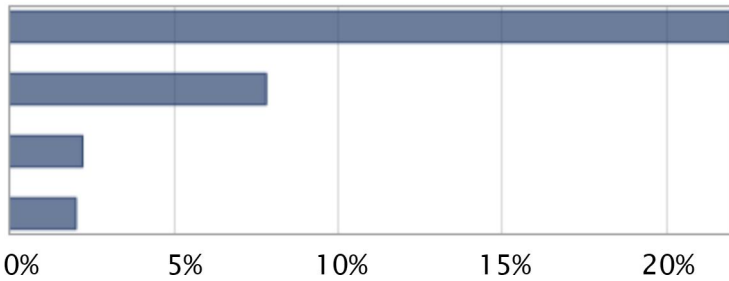

Top Referrer-URLs

Unbekannt

[http://www.goog[...]](#)9,r:4,s:0,i:108

[http://www.goog[...]](#),r:99,s:0,i:451

[http://www.goog[...]](#).41867550,d.Yms

[http://www.goog[...]](#),r:16,s:0,i:127

[http://www.goog[...]](#)-hp.ORZb24ZKOHw

[Die Top Referrer-URLs sehen](#)