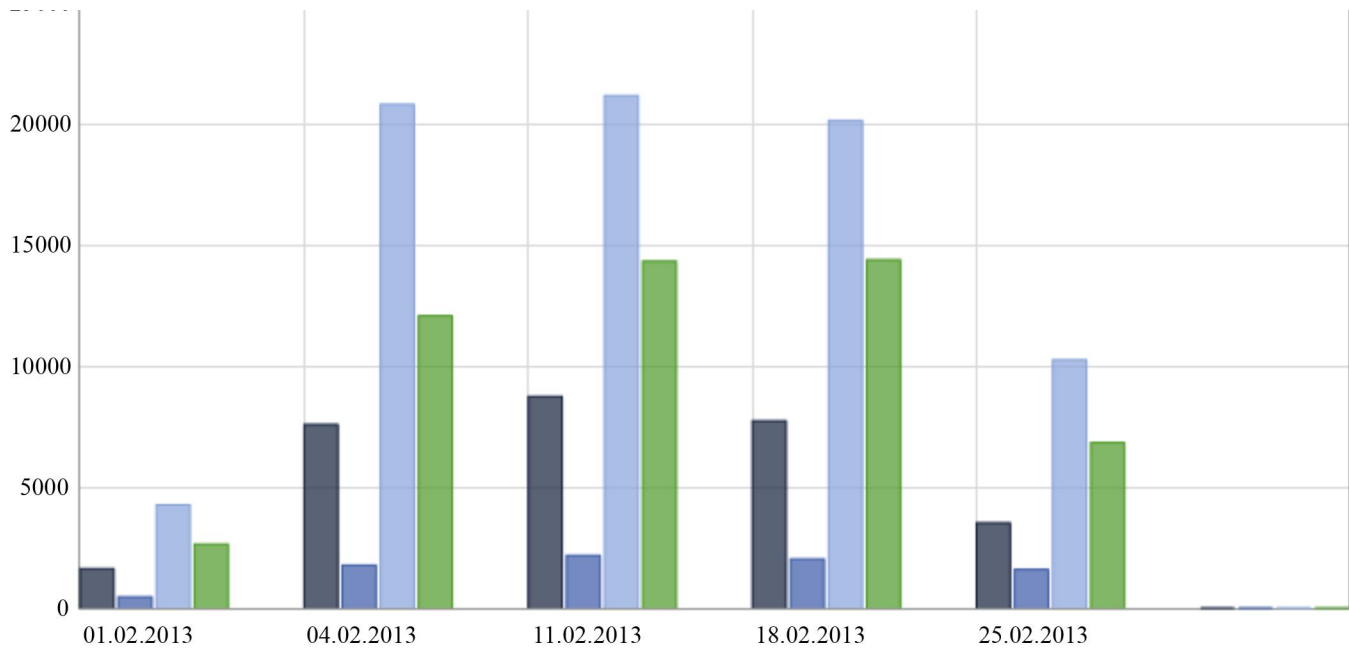

## Pageviews / Sessions / Hits / Files

Februar 2013

Pageviews

Sessions

Hits

Files

Feb	Pageviews	Sessions	Hits	Files
28.	715 2.0%	375 4.0%	1.829 2.0%	1.313 2.0%
27.	878 3.0%	372 4.0%	2.335 3.0%	1.663 3.0%
26.	842 2.0%	503 6.0%	3.466 4.0%	2.052 4.0%
25.	1.077 3.0%	340 4.0%	2.610 3.0%	1.798 3.0%
24.	845 2.0%	272 3.0%	2.111 2.0%	1.420 2.0%
23.	859 2.0%	292 3.0%	2.000 2.0%	1.322 2.0%
22.	1.196 4.0%	320 4.0%	2.847 3.0%	1.935 3.0%
21.	852 2.0%	216 2.0%	2.450 3.0%	1.681 3.0%
20.	696 2.0%	185 2.0%	2.085 2.0%	1.437 2.0%
19.	1.662 5.0%	362 4.0%	3.146 4.0%	2.074 4.0%
18.	1.612 5.0%	371 4.0%	5.486 7.0%	4.502 9.0%
17.	798 2.0%	307 3.0%	1.818 2.0%	1.219 2.0%
16.	1.240 4.0%	359 4.0%	3.106 4.0%	1.976 3.0%
15.	1.536 5.0%	272 3.0%	3.181 4.0%	2.059 4.0%
14.	1.345 4.0%	307 3.0%	2.936 3.0%	2.115 4.0%
13.	1.312 4.0%	302 3.0%	3.368 4.0%	2.286 4.0%
12.	1.343 4.0%	331 4.0%	3.621 4.0%	2.569 5.0%
11.	1.154 4.0%	290 3.0%	3.122 4.0%	2.094 4.0%
10.	794 2.0%	243 3.0%	1.685 2.0%	1.227 2.0%
9.	1.358 4.0%	298 3.0%	4.380 5.0%	2.155 4.0%
8.	923 3.0%	243 3.0%	2.650 3.0%	1.458 2.0%
7.	1.031 3.0%	207 2.0%	2.425 3.0%	1.376 2.0%
6.	1.311 4.0%	218 2.0%	3.567 4.0%	2.249 4.0%
5.	1.405 4.0%	301 3.0%	3.917 5.0%	2.169 4.0%
4.	761 2.0%	261 3.0%	2.164 2.0%	1.431 2.0%
3.	480 1.0%	149 1.0%	1.311 1.0%	807 1.0%
2.	481 1.0%	129 1.0%	1.210 1.0%	739 1.0%
1.	661 2.0%	183 2.0%	1.735 2.0%	1.093 2.0%
Gesamt	29.167	8.008	76.561	50.219
Durchschnitt	~1.041	~286	~2.734	~1.793